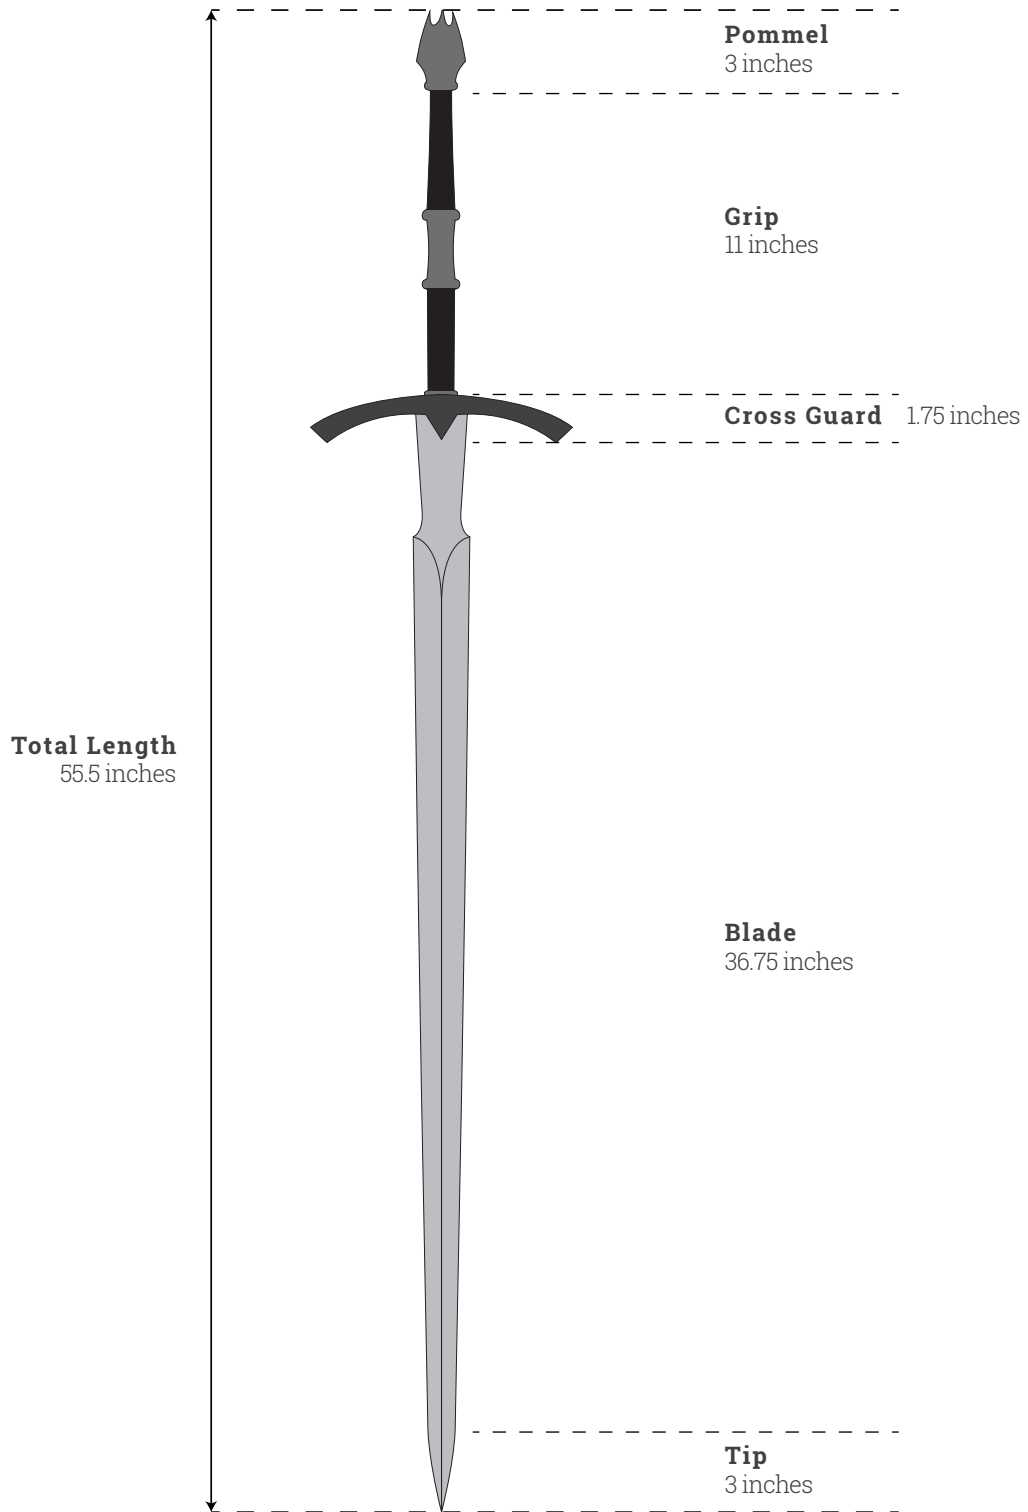

Sword of the Witch King

Template #2
Cross Guard

E

H

I

I

J

Template #3
Blade & Tip