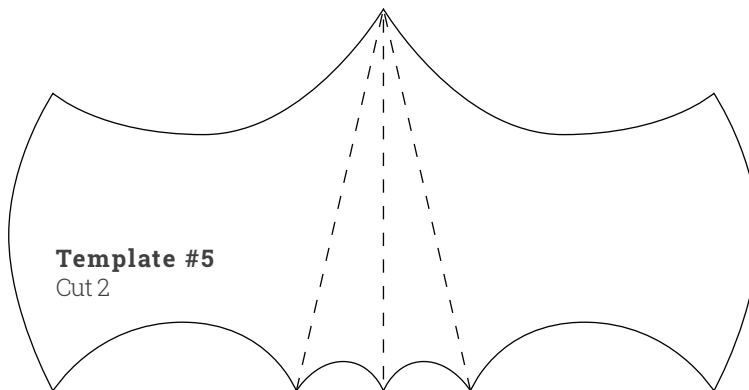

Nazgul Guantlet Template

Key

—	Cut
- - - -	Score

Template #6
Cut 2

Temp. #A
Cut 8

Temp. #B
Cut 8

Temp. #C
Cut 32

Temp. #D
Cut 8

Temp. #E
Cut 8

Temp. #F
Cut 2

(These pieces are not to scale)

Right Glove