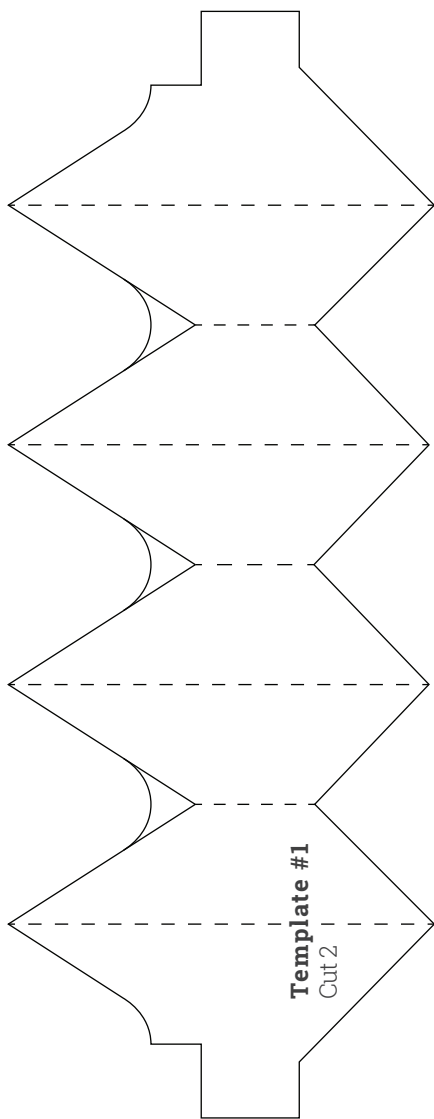

Nazgul Guantlet Template

Key

—	Cut
- - - -	Score

Template #6
Cut 2

Temp. #A
Cut 8

Temp. #B
Cut 8

Temp. #C
Cut 32

Temp. #D
Cut 8

Temp. #E
Cut 8

Temp. #F
Cut 2

(These pieces are not to scale)

Right Glove