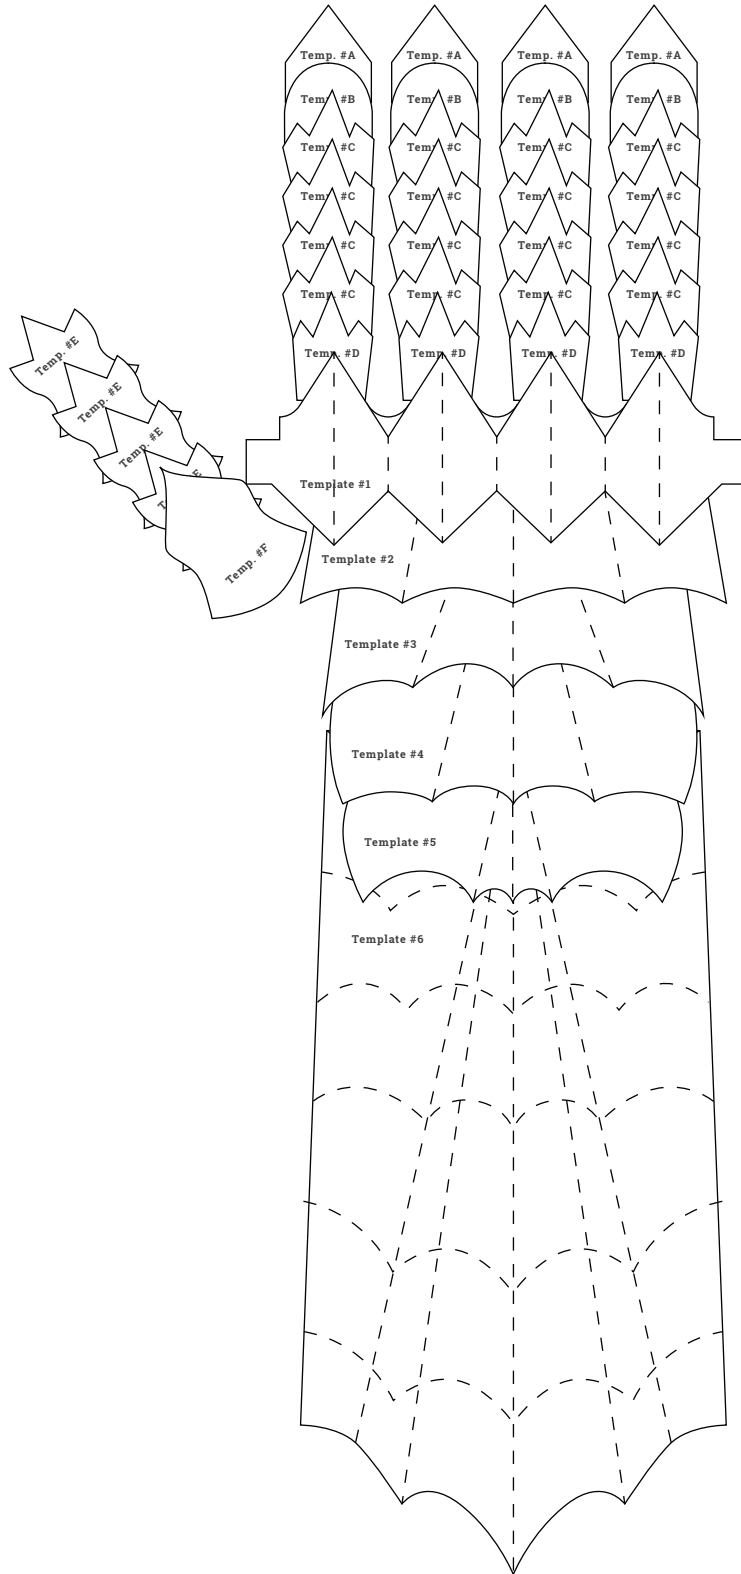

Nazgul Guantlet Template

Key

—	Cut
- - - -	Score

Template #6
Cut 2

Temp. #A
Cut 8

Temp. #B
Cut 8

Temp. #C
Cut 32

Temp. #D
Cut 8

Temp. #E
Cut 8

Temp. #F
Cut 2

(These pieces are not to scale)

Right Glove