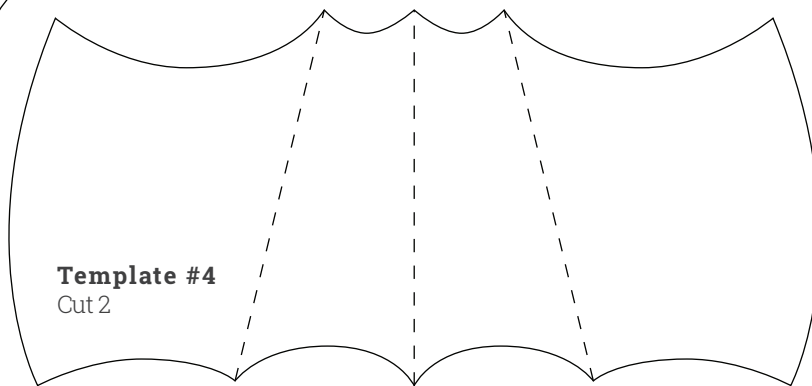

Nazgul Guantlet Template

Key

—	Cut
- - - -	Score

Template #6
Cut 2

Temp. #A
Cut 8

Temp. #B
Cut 8

Temp. #C
Cut 32

Temp. #D
Cut 8

Temp. #E
Cut 8

Temp. #F
Cut 2

(These pieces are not to scale)

Right Glove